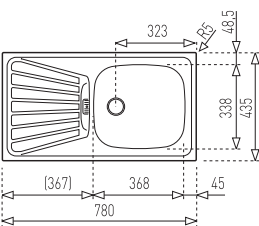

Szállítási információ / Delivery information:
Karton doboz / Carton box (0,07 m³ - 7,9 kg)