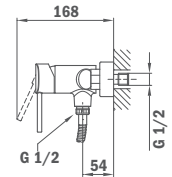

Shower mixer

- With Ducal shower set
- Concealed part included
- 40 mm cartridge

23.232.02.00