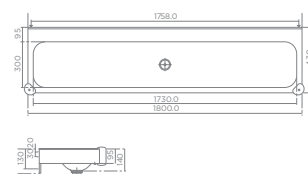

Kézmosók - Csoportos mosdók

Hand washbasins and washtrough

Heavy
DUTY

Easy
Clean

Polished

HW213 Fali kézmosó

- Csapterlep nyílással és túlfolyóval
- Természetes selyem szatén felület
- 1 ¼" túlfolyó szett
- Ajánlott szerelési magasság: 850 mm a padlótól a termék tetejéig számítva. Gyermek magasság 600-700 mm
- Súly: 2,32 kg

HW213 Wall hung washbasin

- Includes: tap hole and overflow
- Natural silk satin finish
- 1 ¼" overflow kit
- Recommended installation height: 850 mm from floor to the top of the product. For children 600 - 700 mm height
- Weight: 2,32 kg

REF.

702130200

WT303 Fali csoportos mosdó

- Csapterlepnylás nélkül
- 3 személyre ajánlott modell
- Természetes selyem szatén felület
- Felfogatók és 1 ½" leeresztő
- A fali panelt és a sarok védőket nem tartalmazza
- Súly: 10,06 kg

WT303 Washtrough

- Without tap holes
- Model recommended for 3 people
- Natural silk satin finish
- Fixing brackets and 1 ½" grated waste
- Wall panel and corner protectors not included
- Weight: 10.06 kg

703030200