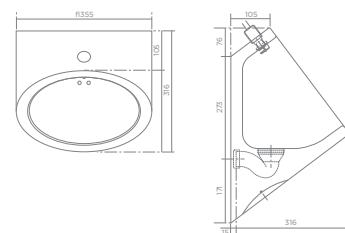

UR103 Wall hung single urinal

- Include: vertical water inlet with flange protection, compact
- 1 ½" outlet valve and bottle trap for odour reduction, wall
- Mounting support, sprayer and vandal-proof waste
- Service panel in the lower part which allows an easy and quick
- Installation as well as easy maintenance
- Weight: 6.40 kg