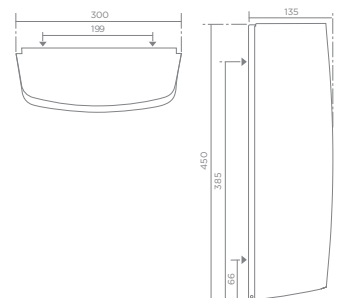

MX100 Paper dispenser

- Adjustable paper guides system to fit all standard paper sizes
- Natural silk satin finish
- Security lock, Security lock, Security lock, key and installation
- Screws (included)
- Recommended installation height: 1150 mm*
- Weight: 4.50 kg

761000200