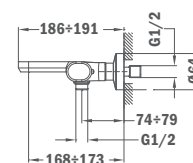

Mosdó csaptelep fehér

- Leeresztő szelep nélkül
- Cascade kifolyócsővel
- Vízkömentes perlátor
- Ujjnyomatmentes felület
- Magas ellenállóképességű festett felület
- 25 mm kerámia vezérlőegység
- 3/8" flexibilis bekötőcső

Washbasin mixer white

- Without pop-up waste
- Cascade spout
- Anti-scale aerator
- Anti-finger print
- High resistance paint coating
- 25 mm ceramic cartridge
- 3/8" flexible inlet pipes

REF.

33.346.02.0W

ÚJ

Mosdó csaptelep kék

- Leeresztő szelep nélkül
- Cascade kifolyócsővel
- Vízkömentes perlátor
- Ujjnyomatmentes felület
- Magas ellenállóképességű fluoreszkáló felület
- 25 mm kerámia vezérlőegység
- 3/8" flexibilis bekötőcső

Washbasin mixer blue

- Without pop-up waste
- Cascade spout
- Anti-scale aerator
- Anti-finger print
- High resistance photoluminescent paint
- 25 mm ceramic cartridge
- 3/8" flexible inlet pipes

33.346.02.0Z

ÚJ

Mosdó csaptelep piros

- Leeresztő szelep nélkül
- Cascade kifolyócsővel
- Vízkömentes perlátor
- Ujjnyomatmentes felület
- Magas ellenállóképességű fluoreszkáló felület
- 25 mm kerámia vezérlőegység
- 3/8" flexibilis bekötőcső

Washbasin mixer red

- Without pop-up waste
- Cascade spout
- Anti-scale aerator
- Anti-finger print
- High resistance photoluminescent paint
- 25 mm ceramic cartridge
- 3/8" flexible inlet pipes

33.346.02.0R

ÚJ

Mosdó csaptelep zöld

- Leeresztő szelep nélkül
- Cascade kifolyócsővel
- Vízkömentes perlátor
- Ujjnyomatmentes felület
- Magas ellenállóképességű fluoreszkáló felület
- 25 mm kerámia vezérlőegység
- 3/8" flexibilis bekötőcső

Washbasin mixer green

- Without pop-up waste
- Cascade spout
- Anti-scale aerator
- Anti-finger print
- High resistance photoluminescent paint
- 25 mm ceramic cartridge
- 3/8" flexible inlet pipes

33.346.02.0G

ÚJ