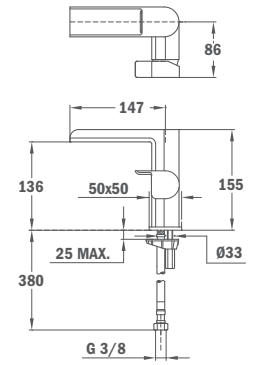

ACS

Cascade mosdó csaptelep

- Leeresztő szelep nélkül
- Cascade kifolyócsővel
- Vízkömentes perlátor
- Innovatív anti-splash és vízmegtakarítási rendszer a kerámia vezérlőegységbe integrálva
- Folyamatos optimalizált vízfogyasztás az ECO rendszernek köszönhetően
- 25 mm kerámia vezérlőegység
- 3/8" flexibilis bekötőcső

Cascade washbasin mixer

- Without pop-up waste
- Cascade spout
- Anti-scale flow straightener
- Innovative anti-splash & water saving system device located in the cartridge
- Constant optimized water consumption with a real water saving system
- 25 mm ceramic cartridge
- 3/8" flexible inlet pipes

62.386.02.00