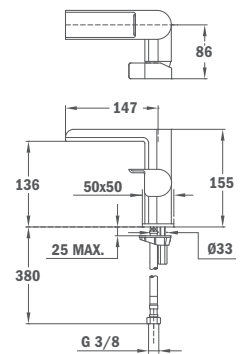

ACS

Cascade mosdó csaptelep fekete

- Leeresztő szelep nélkül
- Nyitott cascade kifolyócsővel
- Vízkömentes sugárvezető
- Innovatív anti-splash és vízmegtakarítási rendszer a kerámia vezérlőegységbe integrálva
- Folyamatos optimalizált vízfogyasztás az ECO rendszernek köszönhetően
- Magas ellenállóképességű festett felület (fekete & króm)
- 35 mm kerámia vezérlőegység
- 3/8" flexibilis bekötőcső

Cascade washbasin mixer black

- Without pop-up waste
- Open cascade spout
- Anti-scale flow straightener
- Innovative anti-splash & water saving system device located in the cartridge
- Constant optimized water consumption with a real water saving system
- High resistance paint coating (Black & Chrome)
- 35 mm ceramic cartridge
- 3/8" flexible inlet pipes

REF. 62.331.02.0NC