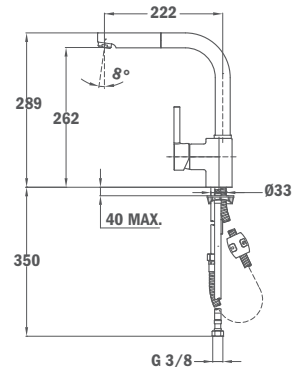

ARK 938

- Swivel spout
- Anti-scale aerator
- Metallic pull-out shower 1 function: normal spray
- Extra resistant flexible hose
- 40 mm ceramic cartridge
- 3/8" flexible inlet pipes

23.938.12.00