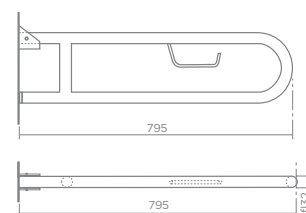

GB500 Fold down bar

- Safety block and release system
- Anti-slip brushed treatment
- Mounting cover plate of Ø 75mm
- Assembling system resists a load up to 150 kg, depending on
- Ergonomic and comfortable tube, diameter 32mm

REF.

765000200