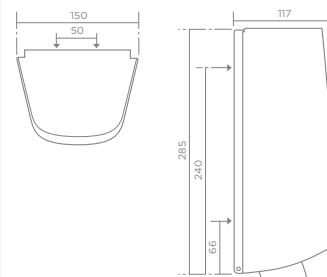

MX200 Soap dispenser

- Easy to operate push forward handle
- Natural silk satin finish
- 1 litre refillable plastic container
- Security lock, key and installation screws (included)
- Recommended installation height: 1100 mm*
- Weight: 1,71 kg

762000200