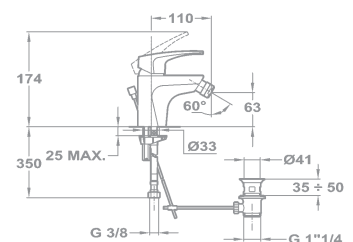

Bidet mixer

- With metal pop-up waste
- Anti-scale aerator
- Swivel ball joint
- 35 mm ceramic cartridge
- 3/8" flexible inlet pipes

40.622.02