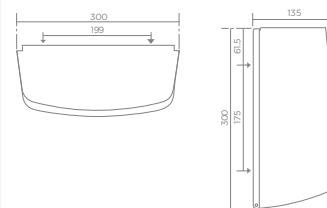

IC102 Falra szerelhető papír adagoló

- Dekoratív ablak, melyen ellenőrizhető az utántöltés szükségessége
- Csiszolt felület
- Biztonsági zárral, kulccsal és felfogató csavarokkal
- Ajánlott szerelési magasság: 1150 mm*
- Súly: 3,40 kg

IC102 Paper dispenser

- Decorative front window to check refill necessity
- Grinded finish
- Security lock, key and installation screws (included)
- Recommended installation height: 1550 mm*
- Weight: 3,40 kg

761020200