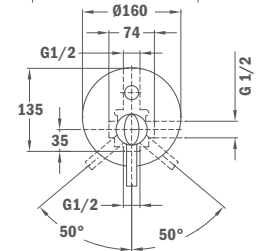

Concealed shower mixer:

- Without shower set
- Concealed part included
- 40 mm cartridge

23.241.02.00