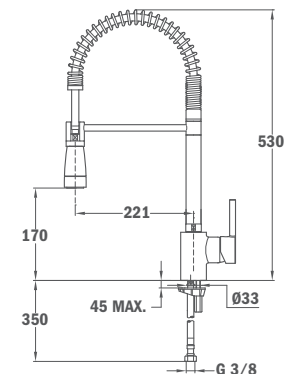

ARK 939

- Swivel and flexible spout
- High resistant flexible spring
- Stainless steel flexible hose
- Pull-down shower 2 functions: normal & shower spray
- 40 mm ceramic cartridge
- 3/8" flexible inlet pipes

23.939.12.00