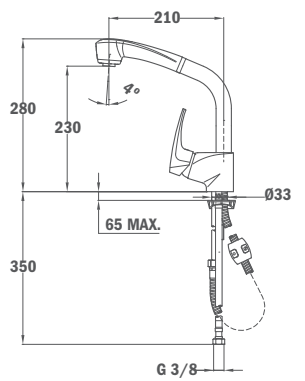

ÚJ

AUK 983

- Speciálisan ablak alatti mosogatótálcákhoz tervezve
- Besüllyeszthető és kihúzható fejcsaptelep
- 2 kifolyási magasság: vizesés (289 mm) leengedett (75 mm)
- Forgatható kifolyócsó
- Ajánlott 2 lyukas szereléssel (Ø35 mm)
- Vízkömentes perlátor
- Kihúzható 1 funkciós zuhanyfej
- Extra ellenálló flexibilis gégecső
- 25 mm kerámia vezérlőegység

AUK 983

- Under window single lever mixer
- Retractable and pull out functions
- 2 positions: Extended (289 mm) and hidden (75 mm)
- Swivel spout
- Requires 2 holes of Ø 35 mm
- Anti-scale aerator
- Pull out shower 1 function
- Extra resistant flexible hose
- 25 mm ceramic cartridge

50.983.02.00