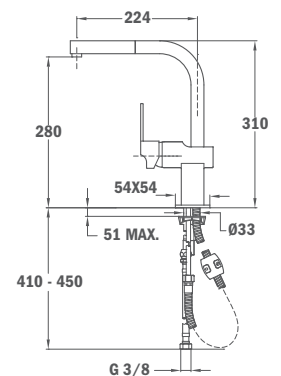

MZ 938

- Swivel spout
- Anti-scale aerator integrated in the spout
- Pull-out shower 1 function: normal spray
- Extra resistant flexible hose
- 40 mm ceramic cartridge
- 3/8" flexible inlet pipes

38.938.02