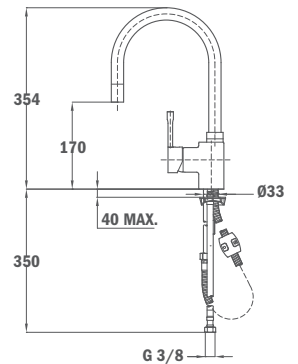

ARK 998

- Swivel spout
- Anti-scale aerator
- Metallic pull-out shower 1 function: normal spray
- Extra resistant flexible hose
- 40 mm ceramic cartridge
- 3/8" flexible inlet pipes

REF.

23.998.12.00

ARK 938