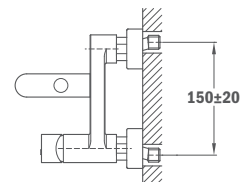

Zuhanyzett nélkül

Without shower set

50.121.02.00