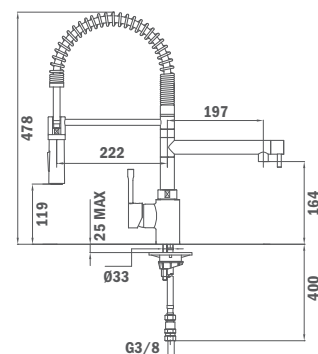

Professzionális mosogató csaptelepek

Professional sink mixers

ÚJ

FO 937 Fekete kifolyócső

- Forgatható és flexibilis kifolyócső
- Vízkömentes perlátor
- Magas ellenállású gumi kifolyócső
- Rozsdamentes acél flexibilis kifolyócső
- Kihúzható 1 funkciós zuhanyfej: levegővel dúsított vízszugár
- 25 mm kerámia vezérlőegység
- 3/8" flexibilis bekötőcső

FO 937 Fehér kifolyócső

FO 937 Black tube

- Swivel and flexible spout
- Anti-scale aerator
- High resistant flexible rubber tube
- Stainless steel flexible hose
- Pull-down shower 1 function: aerated spray
- 25 mm ceramic cartridge
- 3/8" flexible inlet pipes

FO 937 White tube

REF.

62.937.02.0FN

62.937.02.0FW

ÚJ

ARK 999

- Professzionális mosogató csaptelep forgatható és flexibilis kifolyócsővel
- Kihúzható 1 funkciós zuhanyfej: zuhany Stop funkcióval
- Magas ellenállású flexibilis rugó
- Rozsdamentes acél flexibilis kifolyócső, megerősített műanyag bevonattal
- 40 mm kerámia vezérlőegység
- 3/8" flexibilis bekötőcső

ARK 999

- Professional sink mixer with swivel and flexible spout
- Pull out shower 1 function: shower with STOP function
- High resistant flexible spring
- Stainless steel flexible hose reinforced with plastic for better protection and easy cleaning
- 40 mm ceramic cartridge
- 3/8" flexible inlet pipes

23.999.12.00

ARK 939

- Forgatható és flexibilis kifolyócső
- Magas ellenállású flexibilis rugó
- Rozsdamentes acél flexibilis kifolyócső
- Kihúzható 2 funkciós zuhanyfej: normál & zuhany
- 40 mm kerámia vezérlőegység
- 3/8" flexibilis bekötőcső

ARK 939

- Swivel and flexible spout
- High resistant flexible spring
- Stainless steel flexible hose
- Pull-down shower 2 functions: normal & shower spray
- 40 mm ceramic cartridge
- 3/8" flexible inlet pipes

23.939.12.00