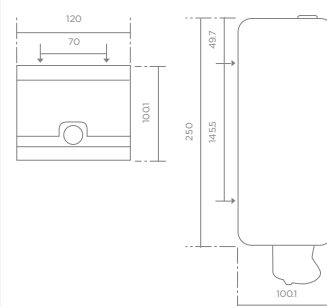

IC201 Soap dispenser

- Decorative front window to check refill necessity
- Grinded finish
- 1 litre refillable plastic container
- Security lock, key and installation screws (included)
- Recommended installation height: 1100 mm*
- Weight: 1.70 kg

762010200