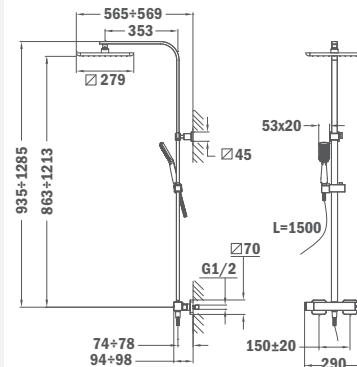

Formentera shower system with thermostatic mixer

- Thermostatic mixer with safety temperature stop at 38°C
- Water saving ECO button
- COLD TOUCH system
- Automatic diverter integrated in the body of thermostatic mixer
- Formentera square headshower with anti-scale system, 279 x 279 mm
- Formentera hand shower with anti-scale system (1 function)
- Adjustable hand shower holder
- Adjustable telescopic rail for easier installation:
  - › Min. height: 935 mm
  - › Max. height: 1285 mm
- High quality metal flexible shower hose 1,5 m
- New square flanges, for a more integrated design

REF.
62.238.02.00