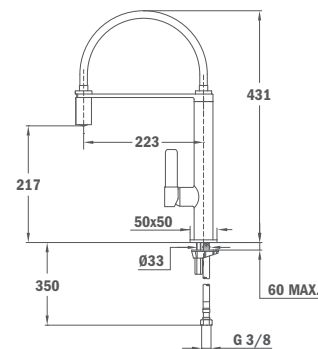

Professzionális mosogató csaptelepek

Professional sink mixers

ÚJ

FO 937 Fekete kifolyócső

- Forgatható és flexibilis kifolyócső
- Vízkömentes perlátor
- Magas ellenállású gumi kifolyócső
- Rozsdamentes acél flexibilis kifolyócső
- Kihúzható 1 funkciós zuhanyfej: levegővel dúsított vízszugár
- 25 mm kerámia vezérlőegység
- 3/8" flexibilis bekötőcső

FO 937 Fehér kifolyócső

FO 937 Black tube

- Swivel and flexible spout
- Anti-scale aerator
- High resistant flexible rubber tube
- Stainless steel flexible hose
- Pull-down shower 1 function: aerated spray
- 25 mm ceramic cartridge
- 3/8" flexible inlet pipes

FO 937 White tube

REF.

62.937.02.0FN

62.937.02.0FW

ÚJ

ARK 999

- Professzionális mosogató csaptelep forgatható és flexibilis kifolyócsővel
- Kihúzható 1 funkciós zuhanyfej: zuhany Stop funkcióval
- Magas ellenállású flexibilis rugó
- Rozsdamentes acél flexibilis kifolyócső, megerősített műanyag bevonattal
- 40 mm kerámia vezérlőegység
- 3/8" flexibilis bekötőcső

ARK 999

- Professional sink mixer with swivel and flexible spout
- Pull out shower 1 function: shower with STOP function
- High resistant flexible spring
- Stainless steel flexible hose reinforced with plastic for better protection and easy cleaning
- 40 mm ceramic cartridge
- 3/8" flexible inlet pipes

23.999.12.00

ARK 939

- Forgatható és flexibilis kifolyócső
- Magas ellenállású flexibilis rugó
- Rozsdamentes acél flexibilis kifolyócső
- Kihúzható 2 funkciós zuhanyfej: normál & zuhany
- 40 mm kerámia vezérlőegység
- 3/8" flexibilis bekötőcső

ARK 939

- Swivel and flexible spout
- High resistant flexible spring
- Stainless steel flexible hose
- Pull-down shower 2 functions: normal & shower spray
- 40 mm ceramic cartridge
- 3/8" flexible inlet pipes

23.939.12.00