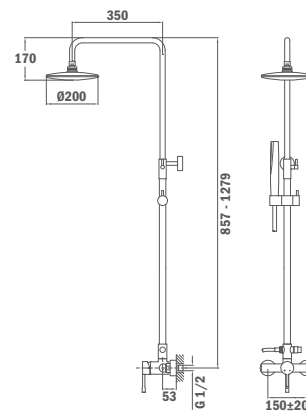

Alaior XL

ÚJ

Alaior XL zuhanyrendszer termostátos csapteleppel

- Termostátos csaptelep biztonsági hőmérséklet STOP 38°C-on gombbal
- Víztakarékos ECO gomb
- Hideg csapteleptest rendszer
- Automata zuhanyváltó a testbe integrálva
- Vízkömentes krómozott zuhanyfej Ø 250 mm
- Vízkömentes Ice kézizuhany (3 funkció)
- Állítható kézizuhanytartó
- Állítható teleszkópos felszállócső az egyszerűbb szerelés érdekében:
  - › Min. magasság: 799 mm
  - › Max. magasság: 1299 mm
- Megerősített fém gégecső 1,5 m

Alaior XL shower system with thermostatic mixer

- Thermostatic mixer with safety temperature stop at 38°C
- Water saving eco flow stop
- COLD TOUCH system
- Automatic diverter integrated in the body of thermostatic mixer
- Chromed headshower with anti-scale system, Ø 250 mm
- Ice hand shower with anti-scale system (3 function)
- Adjustable hand shower holder
- Adjustable telescopic rail for easier installation:
  - › Min. height: 799 mm
  - › Max. height: 1299 mm
- High quality metal flexible shower hose 1,5 m

REF.

22.238.02.00

Alaior XL zuhanyrendszer

- Zuhany csaptelep felső kifolyóval
- Automata zuhanyváltó a testbe integrálva
- Vízkömentes XL zuhanyfej Ø 250 mm
- Vízkömentes Ice kézizuhany Ø 100 mm (3 funkció)
- Elsődleges kifolyás: zuhanyfej
- Állítható kézizuhanytartó
- Megerősített fém gégecső 1,5 m

Alaior XL Shower System

- Shower mixer with upper outlet
- Automatic diverter integrated in the body
- Shower head Ø 250 mm with anti-scale system
- Ice hand shower Ø 100 mm with anti-scale system (3 functions)
- First flow position: shower head
- Adjustable hand shower holder
- High quality metal flexible shower hose 1,5 m

22.298.02.00

Alaior zuhanyrendszer