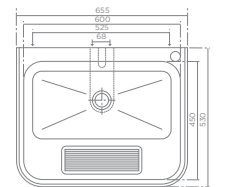

1. **BS505**
   Fali háztartási mosogató
2. Térfogat: 47 liter
   - Felfogatók, 52 mm-es leeresztő nyílás, csavarok, dugók
   - Fényezett felület
   - Ajánlott szerelési magasság: 900 mm*
   - Súly: 4,01 kg

1. **BS505 Utility sink**
2. Capacity: 47 litres
   - Fixing brackets, 52 mm waste hole, screws and plugs
   - Polished finish
   - Recommended installation height: 900 mm*
   - Weight: 4.01 kg

705050200