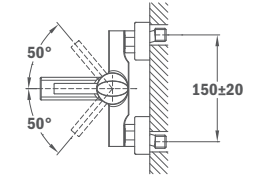

Zuhanyzett nélkül

Without shower set

23.121.02.00

Zuhany csaptelep

- Ducal zuhanyzettel
- Zajcsökkentő elemekkel felszerelve
- 40 mm kerámia vezérlőegység