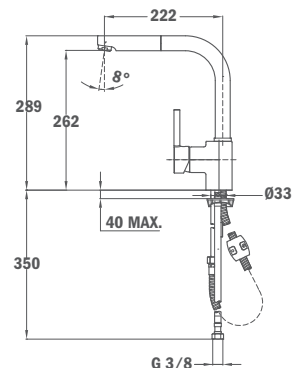

ARK 938 W (white)

- Swivel spout
- Anti-scale aerator
- Pull-out shower 1 function: normal spray
- Extra resistant flexible hose
- 40 mm ceramic cartridge
- 3/8" flexible inlet pipes

23.938.12.0W

ÚJ

ARK 938 N (fekete)