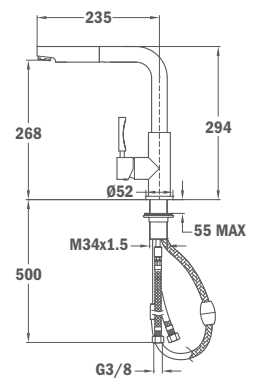

INX 938

- Manufactured in high quality stainless steel AISI 304
- Swivel spout
- Anti-scale aerator
- Stainless steel pull-out shower: 1 function
- Extra resistant flexible hose
- 35 mm ceramic cartridge
- 3/8" flexible inlet pipes

REF.

74.938.02.00

MZ 938

- Forgatható kifolyócső
- Kifolyócsőbe integrált perlator
- Kihúzható 1 funkció zuhanyfej: normál spray
- Extra ellenálló flexibilis gégecső
- 40 mm kerámia vezérlőegység
- 3/8" flexibilis bekötőcső

MZ 938

- Swivel spout
- Anti-scale aerator integrated in the spout
- Pull-out shower 1 function: normal spray
- Extra resistant flexible hose
- 40 mm ceramic cartridge
- 3/8" flexible inlet pipes

38.938.02