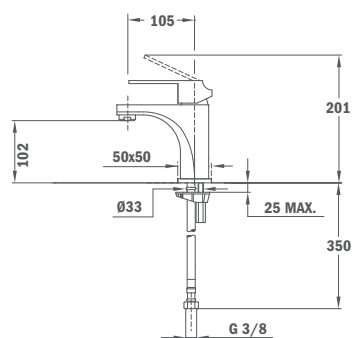

Washbasin mixer

- With metal pop-up waste
- Anti-scale aerator
- 8 l/min SLC aerator (Smart Lime Cleaning)
- 35 mm ceramic cartridge
- 3/8" flexible inlet pipes

REF.

38.342.02