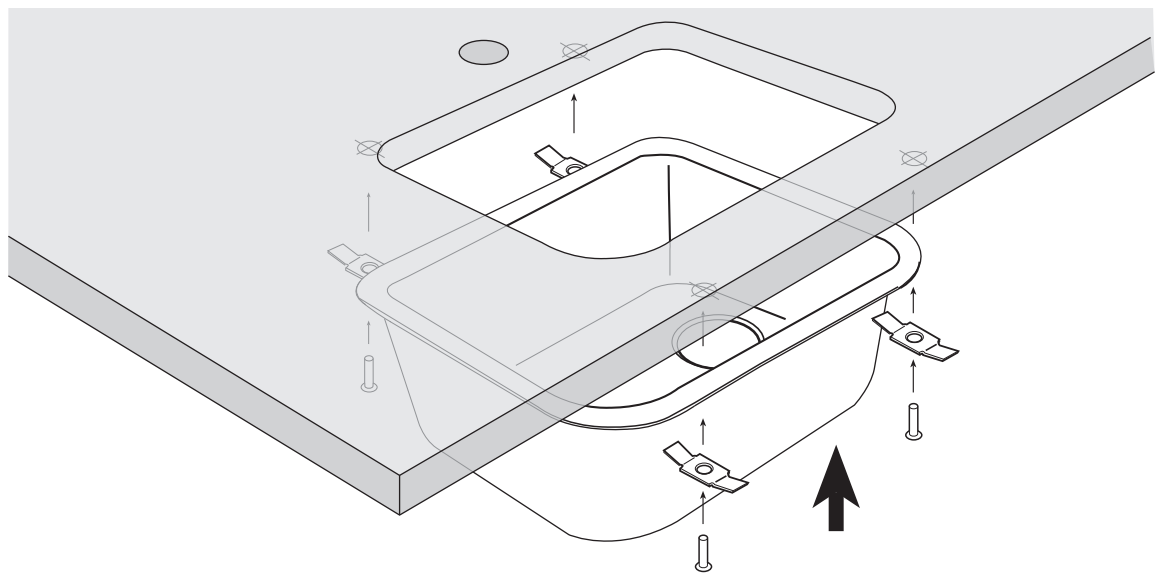

Aláépíthető modellek

Az aláépítés egyre népszerűbb szerelési mód. A munkapult alá történő rögzítéshez speciális rögzítőklippek állnak a rendelkezésre, melyek helyes beépítés esetén biztosítják a tökéletes vízzárást.

Egyes Teka mosogatók mellé a munkalap kivágását segítő sablont és könnyen követhető szerelési utasítást mellékelünk.

When choosing the model and colour of your sink, you must also decide which type of installation you would prefer:

Lay-On

Teka lay-on sinks come in a wide range of measurements, so you can find the best fit for your cabinet size. Select between different configurations of drainers, bowls, reversible or back-stand models, overflows, tap holes, wooden frames, etc. The options are as varied as your needs.

Lay-on sinks can be delivered with wood supports at the sides (below the rim) to aid installation while providing structural reinforcement.

Inset (Drop In)

Kitchen sinks were traditionally 'drop-in'-style, that is, with the rim of the sink sitting on the work surface. Teka drop-in sinks can be mounted on virtually any worktop using Teka clip-and-bolt fasteners, which adjust to the thickness of the surface for a tight, non-slip fit. The sink is fastened to the worktop from underneath, with no screws or bolts show.

The drop-in design has a small rim to stop water spilling onto the work surface. Some drop-in sinks can also be undermounted using special undermount clips.

Szintbe építhető modellek

Talán az egyik legsztétikusabb telepítés, amikor a mosogató szegélye a munkalappal egy szintbe kerül. Így a mosogató és a munkalap találkozási pontja egy síkban lesz.

Egyes aláépíthető modellek ebben a formában is beépíthetők.

Undermounted

With solid marble, granite and modern composite materials counter tops, undermounting the sink has become a popular option. The Teka undermount sink is mounted and caulked from underneath using the special clips provided. Undermounting gives the sink and surrounding area a much sleeker appearance. It prevents dirt from getting trapped around or below the rim and it is absolutely waterproof when installed correctly.

Teka sinks come with cutting templates and easy-to-follow fitting instructions.