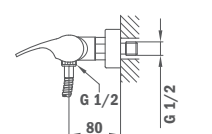

Shower mixer

- With AVANT shower set
- Equipped with noise reducers
- 35 mm ceramic cartridge

24.232.02.00