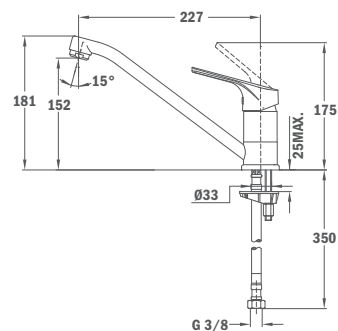

MTP 913

- Swivel spout
- Anti-scale aerator
- 40 mm ceramic cartridge
- 3/8" flexible inlet pipes

REF.

46.913.02.00