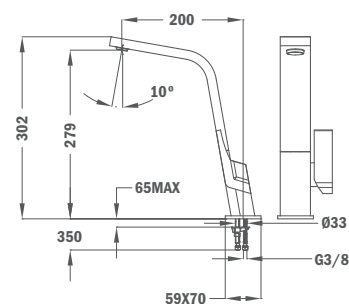

IC 915 N (black)

- Swivel spout
- Anti-scale aerator integrated in the spout
- High resistance paint coating
- Anti-finger print
- 25 mm ceramic cartridge
- 3/8" flexible inlet pipes

33.915.02.0N

ÚJ

IC 915 8 (zöld)

- Forgatható kifolyócső
- Vízkömentes kifolyócsőbe integrált perlátor
- Magas ellenállású festett felület
- Ujjlenyomatmentes felület
- 25 mm kerámia vezérlőegység
- 3/8" flexibilis bekötőcső

IC 915 8 (green)

- Swivel spout
- Anti-scale aerator integrated in the spout
- High resistance paint coating
- Anti-finger print
- 25 mm ceramic cartridge
- 3/8" flexible inlet pipes

33.915.02.08