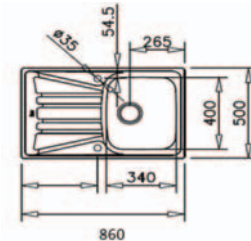

Szállítási információ / Delivery information:
Karton doboz / Carton box (0.085 m³ - 4.1 kg)