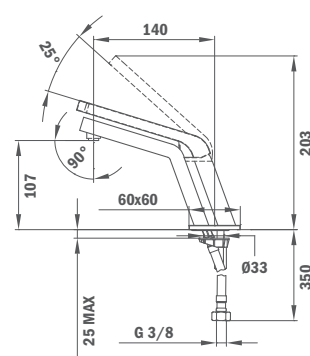

Mosdó csaptelep fehér

- Leeresztő szelep nélkül
- Cascade kifolyócsővel
- Vízkömentes perlátor
- Ujjnyomatmentes felület
- Magas ellenállóképességű festett felület
- 25 mm kerámia vezérlőegység
- 3/8" flexibilis bekötőcső

Washbasin mixer white

- Without pop-up waste
- Cascade spout
- Anti-scale aerator
- Anti-finger print
- High resistance paint coating
- 25 mm ceramic cartridge
- 3/8" flexible inlet pipes

REF.

33.346.02.0W

ÚJ

Mosdó csaptelep kék

- Leeresztő szelep nélkül
- Cascade kifolyócsővel
- Vízkömentes perlátor
- Ujjnyomatmentes felület
- Magas ellenállóképességű fluoreszkáló felület
- 25 mm kerámia vezérlőegység
- 3/8" flexibilis bekötőcső

Washbasin mixer blue

- Without pop-up waste
- Cascade spout
- Anti-scale aerator
- Anti-finger print
- High resistance photoluminescent paint
- 25 mm ceramic cartridge
- 3/8" flexible inlet pipes

33.346.02.0Z

ÚJ

Mosdó csaptelep piros

- Leeresztő szelep nélkül
- Cascade kifolyócsővel
- Vízkömentes perlátor
- Ujjnyomatmentes felület
- Magas ellenállóképességű fluoreszkáló felület
- 25 mm kerámia vezérlőegység
- 3/8" flexibilis bekötőcső

Washbasin mixer red

- Without pop-up waste
- Cascade spout
- Anti-scale aerator
- Anti-finger print
- High resistance photoluminescent paint
- 25 mm ceramic cartridge
- 3/8" flexible inlet pipes

33.346.02.0R

ÚJ

Mosdó csaptelep zöld

- Leeresztő szelep nélkül
- Cascade kifolyócsővel
- Vízkömentes perlátor
- Ujjnyomatmentes felület
- Magas ellenállóképességű fluoreszkáló felület
- 25 mm kerámia vezérlőegység
- 3/8" flexibilis bekötőcső

Washbasin mixer green

- Without pop-up waste
- Cascade spout
- Anti-scale aerator
- Anti-finger print
- High resistance photoluminescent paint
- 25 mm ceramic cartridge
- 3/8" flexible inlet pipes

33.346.02.0G

ÚJ