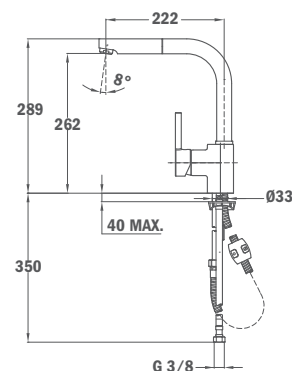

ÚJ

ARK 938 FY (sárga)

- Forgatható kifolyócső
- Vízkömentes perlató
- Kihúzható 1 funkciós zuhanyfej
- Extra ellenálló flexibilis gégecső
- 40 mm kerámia vezérlőegység
- 3/8" flexibilis bekötőcső

ARK 938 FY (yellow)

- Swivel spout
- Anti-scale aerator
- Pull-out shower 1 function: normal spray
- Extra resistant flexible hose
- 40 mm ceramic cartridge
- 3/8" flexible inlet pipes

23.938.12.0FY