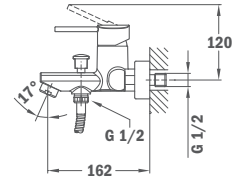

Ares

N NF ACS

Kádtöltő csaptelep

- Ducal zuhanyzettel
- Zajcsökkentő elemekkel felszerelve
- Vízkömentes perlátor
- Automata zuhanyváltó
- 40 mm kerámia vezérlőegység

Bath/shower mixer

- With Ducal shower set
- Equipped with noise reducers
- Anti-scale aerator
- Automatic diverter
- 40 mm ceramic cartridge

REF.

23.122.02.00

Zuhanyzett nélkül

Without shower set

23.121.02.00

Zuhany csaptelep

- Ducal zuhanyzettel
- Zajcsökkentő elemekkel felszerelve
- 40 mm kerámia vezérlőegység

Shower mixer

- With Ducal shower set
- Concealed part included
- 40 mm cartridge

23.232.02.00

Zuhanyzett nélkül

Without shower set

23.231.02.00

N NF ACS

Süllyesztett kádtöltő csaptelep

- Zuhanyzett nélkül
- Tartalmazza a süllyesztett elemet
- 40 mm kerámia vezérlőegység

Concealed bath/shower mixer

- Without shower set
- Concealed part included
- 40 mm cartridge

23.171.02.00

Süllyesztett zuhany csaptelep

- Zuhanyzett nélkül
- Tartalmazza a süllyesztett elemet
- 40 mm kerámia vezérlőegység

Concealed shower mixer:

- Without shower set
- Concealed part included
- 40 mm cartridge

23.241.02.00

JELLEMZŐK / RANGE CHARACTERISTICS

ZUHANYSZETT SHOWER SET

Ducal
zuhanyzett (vízkömentes)
shower set (anti-scale)
Ref. R13.187.00

SPECIÁLIS PERLÁTOR / SPECIAL AERATOR

Speciális vízkömentes és vandálbiztos perlátor, mely lágy vízáramlást és zajcsökkentést biztosít.

Special anti-scale and vandal-proof aerator, which provides a splash-free water stream and noise reduction.

ECO RENDSZER / ECO SYSTEM

(csak az ECO mosdó csaptelep esetén) / (only ECO Washbasin mixers)