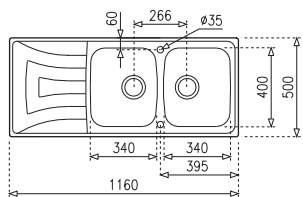

Szállítási információ / Delivery information:

MTX: Karton doboz / *Carton box* (0.110 - 6.20 kg)

CN: Karton keret / *Carton box* (5.5 kg)