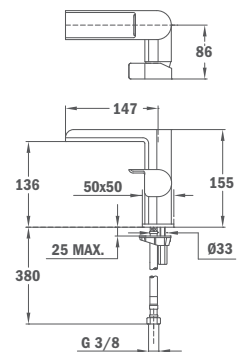

REF. 62.331.02.00

FORMENTERA

ÚJ

COOL:LAB

ACS

Cascade mosdó csaptelep

- Leeresztő szelep nélkül
- Nyitott cascade kifolyócsővel
- Vízkömentes sugárvezető
- Innovatív anti-splash és vízmegtakarítási rendszer a kerámia vezérlőegységbe integrálva
- Folyamatos optimalizált vízfogyasztás az ECO rendszernek köszönhetően
- 35 mm kerámia vezérlőegység
- 3/8" flexibilis bekötőcső

Cascade washbasin mixer

- Without pop-up waste
- Open cascade spout
- Anti-scale flow straightener
- Innovative anti-splash & water saving system device located in the cartridge
- Constant optimized water consumption with a real water saving system
- 35 mm ceramic cartridge
- 3/8" flexible inlet pipes

REF. 62.331.02.00

ACS

Cascade mosdó csaptelep fekete

- Leeresztő szelep nélkül
- Nyitott cascade kifolyócsővel
- Vízkömentes sugárvezető
- Innovatív anti-splash és vízmegtakarítási rendszer a kerámia vezérlőegységbe integrálva
- Folyamatos optimalizált vízfogyasztás az ECO rendszernek köszönhetően
- Magas ellenállóképességű festett felület (fekete & króm)
- 35 mm kerámia vezérlőegység
- 3/8" flexibilis bekötőcső

Cascade washbasin mixer black

- Without pop-up waste
- Open cascade spout
- Anti-scale flow straightener
- Innovative anti-splash & water saving system device located in the cartridge
- Constant optimized water consumption with a real water saving system
- High resistance paint coating (Black & Chrome)
- 35 mm ceramic cartridge
- 3/8" flexible inlet pipes

REF. 62.331.02.0NC