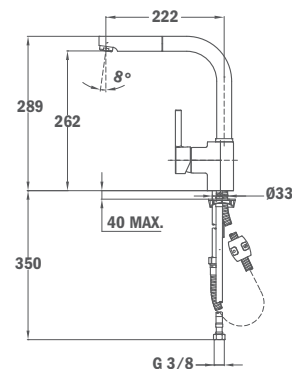

ÚJ

ARK 938 FB (kék)

- Forgatható kifolyócső
- Vízkömentes perlató
- Kihúzható 1 funkciós zuhanyfej
- Extra ellenálló flexibilis gégecső
- 40 mm kerámia vezérlőegység
- 3/8" flexibilis bekötőcső

ARK 938 FB (blue)

- Swivel spout
- Anti-scale aerator
- Pull-out shower 1 function: normal spray
- Extra resistant flexible hose
- 40 mm ceramic cartridge
- 3/8" flexible inlet pipes

23.938.12.0FB