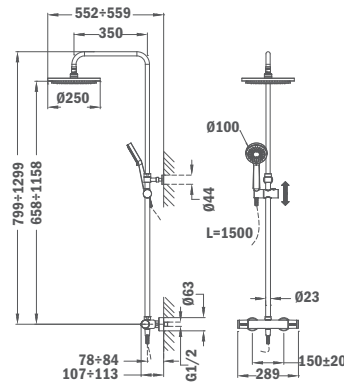

Alaior XL shower system with thermostatic mixer

- Thermostatic mixer with safety temperature stop at 38°C
- Water saving eco flow stop
- COLD TOUCH system
- Automatic diverter integrated in the body of thermostatic mixer
- Chromed headshower with anti-scale system, Ø 250 mm
- Ice hand shower with anti-scale system (3 function)
- Adjustable hand shower holder
- Adjustable telescopic rail for easier installation:
  - › Min. height: 799 mm
  - › Max. height: 1299 mm
- High quality metal flexible shower hose 1,5 m

REF.

22.238.02.00