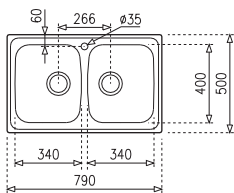

Szállítási információ / Delivery information:

Karton doboz / Carton box (0.100 m³ - 4.6 kg)