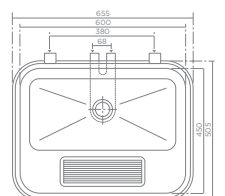

*Ajánlott szerelési magasság a padlótól a termék aljáig számítva értendő
*Recommended installation height is given from floor to the bottom of the product.