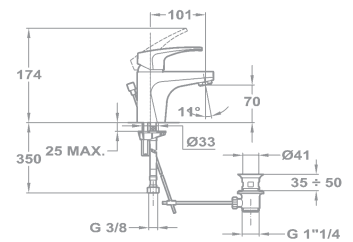

With metal pop-up waste

REF.

40.346.02

40.342.02