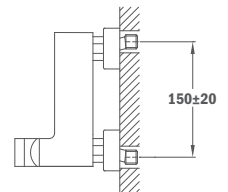

Shower mixer

- With Cuadro shower set
- Equipped with noise reducers
- 35 mm ceramic cartridge

38.231.02