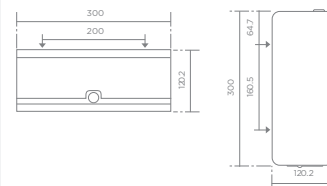

Rozsdamentes acél kiegészítők

Stainless steel accessories

MX101 Falra szerelhető papír adagoló

- Állítható papír adagoló rendszer, mely az összes szabványos papírmérethez illeszkedik.
- Természetes selyem szatén felület
- Biztonsági zárral, kulccsal és felfogató csavarokkal
- Ajánlott szerelési magasság: 1150 mm*
- Súly: 3,50 kg

MX101 Paper dispenser

- Adjustable paper guides system to fit all standard paper sizes
- Natural silk satin finish
- Security lock, Security lock, Security lock, key and installation screws (included)
- Recommended installation height: 1550 mm*
- Weight: 3.50 kg

REF.

761010200

IC102 Falra szerelhető papír adagoló

- Dekoratív ablak, melyen ellenőrizhető az utántöltés szükségessége
- Csiszolt felület
- Biztonsági zárral, kulccsal és felfogató csavarokkal
- Ajánlott szerelési magasság: 1150 mm*
- Súly: 3,40 kg

IC102 Paper dispenser

- Decorative front window to check refill necessity
- Grinded finish
- Security lock, key and installation screws (included)
- Recommended installation height: 1550 mm*
- Weight: 3,40 kg

761020200

MX200 Falra szerelhető szappan adagoló

- Egyszerű működtetés a fogantyú előre nyomásával
- Természetes selyem szatén felület
- 1 literes utántölthető műanyag tartály
- Biztonsági zárral, kulccsal és felfogató csavarokkal
- Ajánlott szerelési magasság: 1100 mm*
- Súly: 1,71 kg

MX200 Soap dispenser

- Easy to operate push forward handle
- Natural silk satin finish
- 1 litre refillable plastic container
- Security lock, key and installation screws (included)
- Recommended installation height: 1100 mm*
- Weight: 1,71 kg

762000200

IC201 Falra szerelhető szappan adagoló