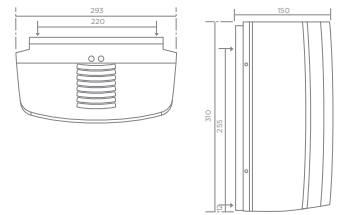

MX000 Electrical hand dryer

- Total power: 1650 W
- Touch-free sensor
- Natural silk satin finish
- Installation screws and plugs
- Recommended installation height: 1150 mm
- The airflow will stop 3 seconds after the hands are removed
- Drying time is 45 seconds
- Weight: 4.30 kg

REF.

761000200