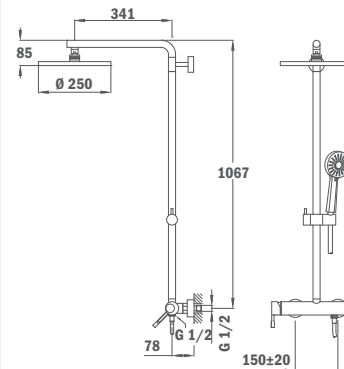

Alaior XL Shower System

- Shower mixer with upper outlet
- Automatic diverter integrated in the body
- Shower head Ø 250 mm with anti-scale system
- Ice hand shower Ø 100 mm with anti-scale system (3 functions)
- First flow position: shower head
- Adjustable hand shower holder
- High quality metal flexible shower hose 1,5 m

22.298.02.00

Alaior zuhanyrendszer

- Zuhany csaptelep felső kifolyóval
- Automata zuhanyváltó
- Vízkömentes Disk II zuhanyfej Ø 200 mm
- Vízkömentes Stick kézizuhany (1 funkció)
- Elsődleges kifolyás: kézizuhany
- Állítható kézizuhanytartó
- Állítható teleszkópos felszállócső az egyszerűbb szerelés érdekében:
  - › Min. magasság: 800 mm
  - › Max. magasság: 1300 mm
- Megerősített fém gégecső 1,5 m

Alaior Shower System

- Shower mixer with upper outlet
- Automatic diverter
- Disk II shower head 200 mm with anti-scale system
- Stick hand shower with anti-scale system (1 function)
- First flow position: handshower
- Adjustable hand shower holder
- Adjustable telescopic rail for easier installation:
  - › Min. height: 800 mm
  - › Max. height: 1300 mm
- High quality metal flexible shower hose 1,5 m

55.298.02.00