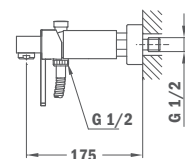

Bath/shower mixer

- With KOBE shower set
- Equipped with noise reducers
- Anti-scale aerator
- Automatic diverter
- 35 mm ceramic cartridge

50.122.02.00