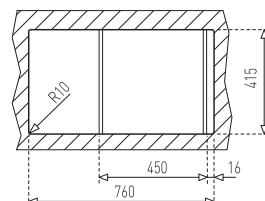

Szállítási információ / Delivery information:
Karton doboz / Carton box (0,07 m³ - 7,9 kg)