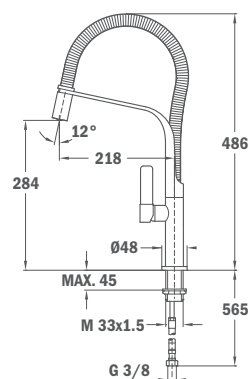

Other available colors:

Black
White

REF.

62.999.02.00

62.999.02.0N

62.999.02.0W