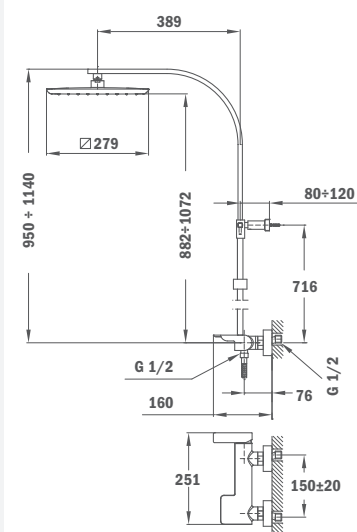

Formentera Shower System

- Shower mixer with upper outlet
- Automatic diverter integrated in the body of shower mixer
- XL square headshower with anti-scale system, 279 x 279 mm
- Formentera hand shower with anti-scale system (1 function)
- First flow position: shower head
- Adjustable hand shower holder
- High quality metal flexible shower hose 1,5 m
- New square flanges, for a more integrated design

62.298.02.00