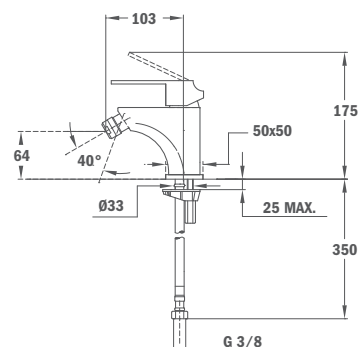

Bidet mixer

- With metal pop-up waste
- Anti-scale aerator
- Swivel ball joint
- 35 mm ceramic cartridge
- 3/8" flexible inlet pipes

38.622.02