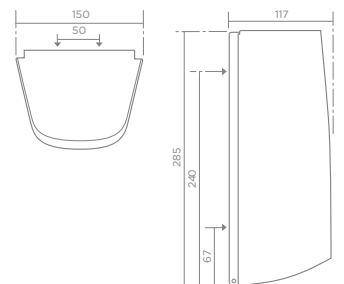

- Natural silk satin finish
- Security lock, key and installation screws (included)
- Recommended installation height: 715 mm*
- Weight: 2.39 kg

764030200

Rozsdamentes acél kiegészítők

Stainless steel accessories