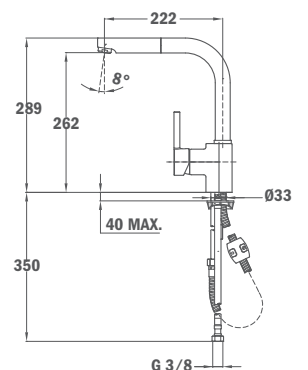

ARK 938 N (black)

- Swivel spout
- Anti-scale aerator
- Pull-out shower 1 function: normal spray
- Extra resistant flexible hose
- 40 mm ceramic cartridge
- 3/8" flexible inlet pipes

23.938.12.0N