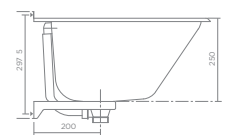

1. **BS505**
   Fali háztartási mosogató
2. Térfogat: 47 liter
   - Felfogatók, 52 mm-es leeresztő nyílás, csavarok, dugók
   - Fényezett felület
   - Ajánlott szerelési magasság: 900 mm*
   - Súly: 4,01 kg

1. **BS505 Utility sink**
2. Capacity: 47 litres
   - Fixing brackets, 52 mm waste hole, screws and plugs
   - Polished finish
   - Recommended installation height: 900 mm*
   - Weight: 4.01 kg

705050200