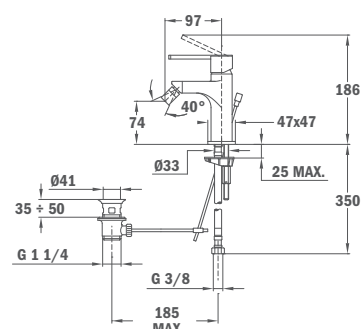

Kádtöltő csaptelep

- Kobe zuhanyzettel
- Zajcsökkentő elemekkel felszerelve
- Vízkömentes perlátor
- Automata zuhanyváltó
- 35 mm kerámia vezérlőegység

Bath/shower mixer

- With KOBE shower set
- Equipped with noise reducers
- Anti-scale aerator
- Automatic diverter
- 35 mm ceramic cartridge

50.122.02.00

Zuhanyzett nélkül

Without shower set

50.121.02.00