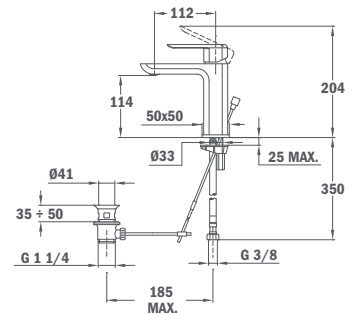

Washbasin mixer black

- Without pop-up waste
- Anti-scale aerator
- Constant optimized water consumption with a real water saving system
- High resistance paint coating (Black & Chrome)
- 35 mm ceramic cartridge
- 3/8" flexible inlet pipes

62.346.12.0NC