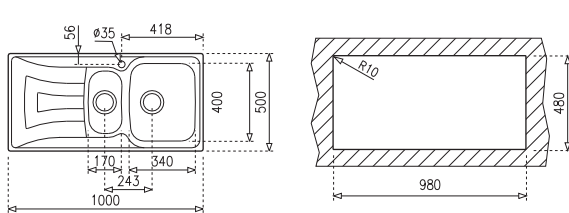

Szállítási információ / Delivery information:

MTX: Karton doboz / Carton box (0.100 - 4.60 kg)

CN: Karton keret / Carton box (5.5 kg)