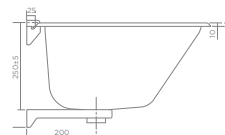

*Ajánlott szerelési magasság a padlótól a termék aljáig számítva értendő
*Recommended installation height is given from floor to the bottom of the product.