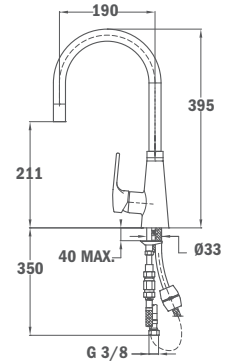

REF.

24.938.02.00

MT EXT

- Forgatható kifolyócsó
- Vízkömentes perlátor
- Kihúzható 2 funkciós zuhanyfej; normál & zuhany
- Extra ellenálló flexibilis gégecső
- 40 mm kerámia vezérlőegység
- 3/8" flexibilis bekötőcső

MT EXT

- Swivel spout
- Anti-scale aerator
- Pull-out shower 2 functions: normal & shower spray
- Extra resistant flexible hose
- 40 mm ceramic cartridge
- 3/8" flexible inlet pipes

40.938.02