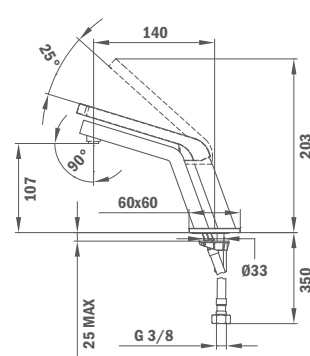

Mosdó csaptelep fehér

- Leeresztő szelep nélkül
- Cascade kifolyócsővel
- Vízkömentes perlátor
- Ujjnyomatmentes felület
- Magas ellenállóképességű festett felület
- 25 mm kerámia vezérlőegység
- 3/8" flexibilis bekötőcső

Washbasin mixer white

- Without pop-up waste
- Cascade spout
- Anti-scale aerator
- Anti-finger print
- High resistance paint coating
- 25 mm ceramic cartridge
- 3/8" flexible inlet pipes

REF.

33.346.02.0W

ÚJ

Mosdó csaptelep kék

- Leeresztő szelep nélkül
- Cascade kifolyócsővel
- Vízkömentes perlátor
- Ujjnyomatmentes felület
- Magas ellenállóképességű fluoreszkáló felület
- 25 mm kerámia vezérlőegység
- 3/8" flexibilis bekötőcső

Washbasin mixer blue

- Without pop-up waste
- Cascade spout
- Anti-scale aerator
- Anti-finger print
- High resistance photoluminescent paint
- 25 mm ceramic cartridge
- 3/8" flexible inlet pipes

33.346.02.0Z

ÚJ

Mosdó csaptelep piros

- Leeresztő szelep nélkül
- Cascade kifolyócsővel
- Vízkömentes perlátor
- Ujjnyomatmentes felület
- Magas ellenállóképességű fluoreszkáló felület
- 25 mm kerámia vezérlőegység
- 3/8" flexibilis bekötőcső

Washbasin mixer red

- Without pop-up waste
- Cascade spout
- Anti-scale aerator
- Anti-finger print
- High resistance photoluminescent paint
- 25 mm ceramic cartridge
- 3/8" flexible inlet pipes

33.346.02.0R

ÚJ

Mosdó csaptelep zöld

- Leeresztő szelep nélkül
- Cascade kifolyócsővel
- Vízkömentes perlátor
- Ujjnyomatmentes felület
- Magas ellenállóképességű fluoreszkáló felület
- 25 mm kerámia vezérlőegység
- 3/8" flexibilis bekötőcső

Washbasin mixer green

- Without pop-up waste
- Cascade spout
- Anti-scale aerator
- Anti-finger print
- High resistance photoluminescent paint
- 25 mm ceramic cartridge
- 3/8" flexible inlet pipes

33.346.02.0G

ÚJ