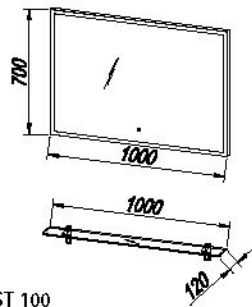

TO 110 WH - LED, SW, S  
TO 110 SBW - LED, SW, S  
TO 110 RED - LED, SW, S

Adele 110 WH  
Adele 110 SBW  
Adele 110 RED

OG 100 - LED, T

● PST 100

● NOGICE /  
NOŽICE /  
NOŽICE /  
LAB  
h= 400 mm

A 712/20 WH  
A 712/20 SBW  
A 712/20 RED