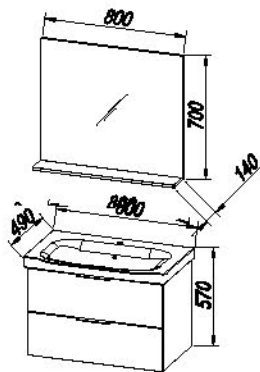

OUL 80 II GRAY
OUL 80 II ACÁCIA LIGHT