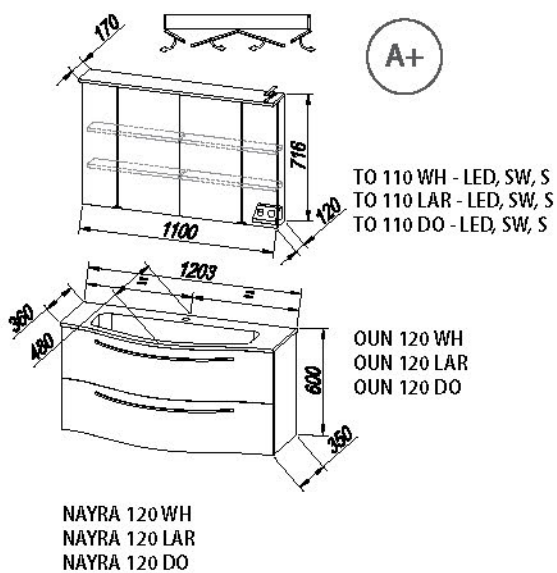

TO 90, 110 - LED, SW, S: 12 W/14 W

TO 110 WH - LED, SW, S

N 871 WH

OUN 120 WH

N 1701 WH