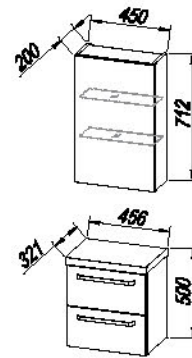

TO 110 WH - LED, SW, S  
TO 110 SBW - LED, SW, S  
TO 110 RED - LED, SW, S

Adele 110 WH  
Adele 110 SBW  
Adele 110 RED

OG 100 - LED, T

● PST 100

● NOGICE /  
NOŽICE /  
NOŽICE /  
LAB  
h= 400 mm

A 712/20 WH  
A 712/20 SBW  
A 712/20 RED