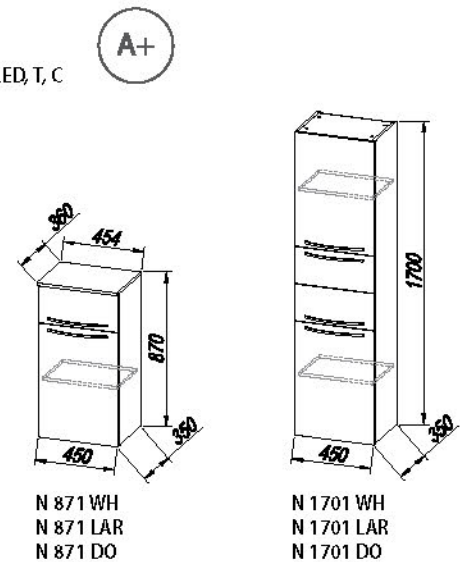

TO 90, 110 - LED, SW, S: 12 W/14 W

TO 110 WH - LED, SW, S

N 871 WH

OUN 120 WH

N 1701 WH