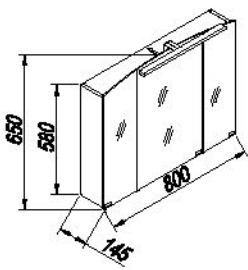

TOI 80 WH - LED, SW, S
TOI 80 ANT - LED, SW, S