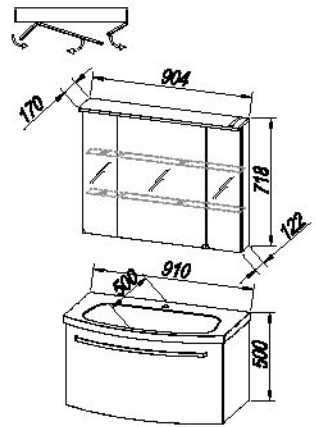

OUA 90 WH
OUA 90 SBW
OUA 90 RED

Adele 90 WH
Adele 90 SBW
Adele 90 RED

A+

OG 80 - LED, T