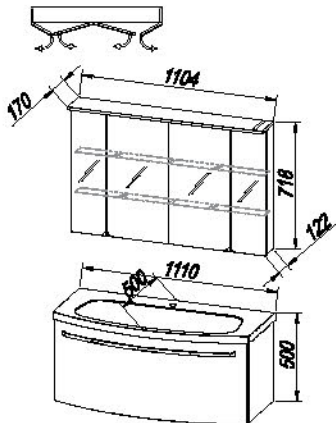

TO 110 WH - LED, SW, S  
TO 110 SBW - LED, SW, S  
TO 110 RED - LED, SW, S

Adele 110 WH  
Adele 110 SBW  
Adele 110 RED

OG 100 - LED, T

● PST 100

● NOGICE /  
NOŽICE /  
NOŽICE /  
LAB  
h= 400 mm

A 712/20 WH  
A 712/20 SBW  
A 712/20 RED