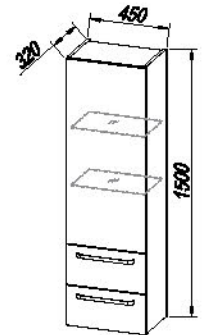

A 1501 WH
A 1501 SBW
A 1501 RED