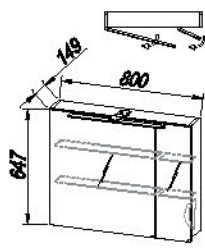

TOO 80 WH - LED, SW, S
TOO 80 ACACIA - LED, SW, S
TOO 80 HACIENDA BL. - LED, SW, S

OG 80 - LED, T