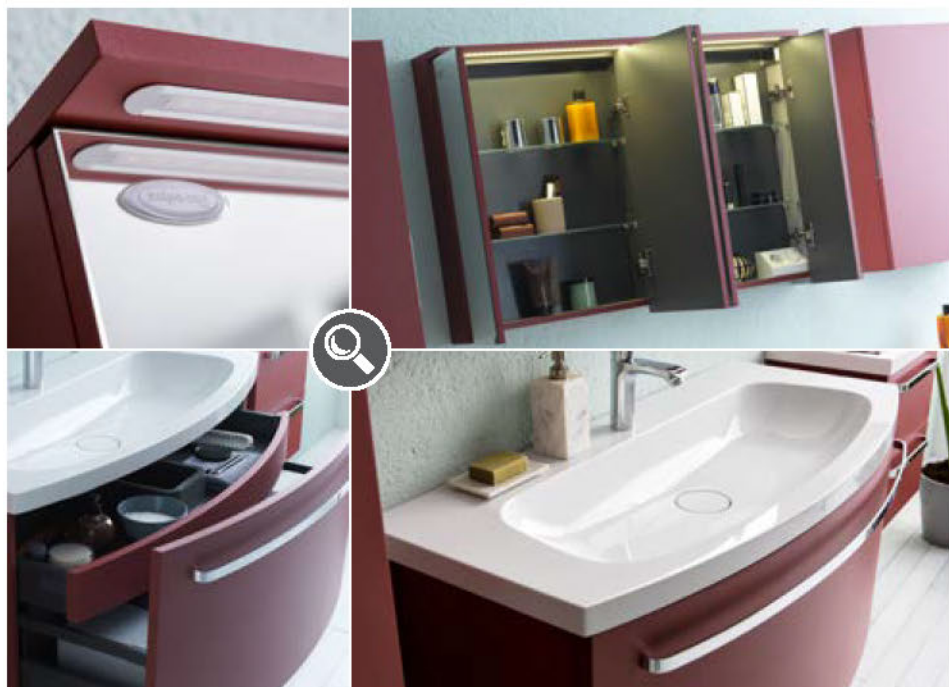

Obod: oplemenitena iverna plošča BELA (WH), SATIN HRAST (SBW), MDF oplaščen s 3D folijo – dekor: RDEČA MAT (RED)

Umivalnik: liti marmor

Ročaji: kovinski krom

Predali: kovinski, mehko zapiranje

Luč:

TO 70, 90, 110 LED, SW, S: 10W/11,5W/14,4W

OG 60, 80, 100 LED, T: 9,5 W / 11,5 W / 13,5 W

Fronte: MDF obložen 3D folijom – dekor: BIJELA (WH), SATIN HRAST (SBW), CRVENA MAT (RED)

Obod: oplemenjena iverica BIJELA (WH), SATIN HRAST (SBW), MDF obložen 3D folijom – dekor: CRVENA MAT (RED)

Umivaonik: lijevani mramor

Ručice: metalni krom

Ladice: metalne, mekano zatvaranje

Svijetlo:

TO 70, 90, 110 LED, SW, S: 10W/11,5W/14,4W

OG 60, 80, 100 LED, T: 9,5 W / 11,5 W / 13,5 W

Prednjica: MDF presvučen 3D folijom – dekor: BELA (WH), SATIN HRAST (SBW), CRVENA MAT (RED)

Korpus: oplemenjena ploča od iverice BELA (WH), SATIN HRAST (SBW), MDF presvučen 3D folijom – dekor: CRVENA MAT (RED)

Umivaonik: liveni mermer

Ručice: metalna krom

Fioke: metalne, meko zatvaranje

Osvjetljenje:

TO 70, 90, 110 LED, SW, S: 10W/11,5W/14,4W

OG 60, 80, 100 LED, T: 9,5 W / 11,5 W / 13,5 W

Front: 3D fóliával burkolt dekoratív MDF: FEHÉR (WH), SZATÉN TÖLGY (SBW), PIROS MATT (RED)

Korpusz: nemesített farostlemez FEHÉR (WH), SZATÉN TÖLGY (SBW), 3D fóliával burkolt dekoratív MDF: PIROS MATT (RED)

Mosdó: öntött márvány

Fogantyúk: fémes króm

Fiókok: fém, puha nyitás-zárás

Világítás:

TO 70, 90, 110 LED, SW, S: 10W/11,5W/14,4W

OG 60, 80, 100 LED, T: 9,5 W / 11,5 W / 13,5 W