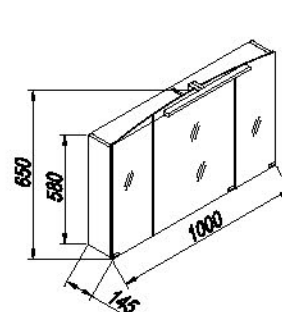

iman 100, 80

white (WH)

antracit (ANT)

Fronte:

MDF-lakirane/bele (WH), antracit (visoki sijaj) (ANT)

Obod: oplemenitena iverna plošča/
bela sijaj (WH), antracit (ANT)

Umivalnik:

liti marmor

Luč:

OGI 80, 100 NEON, SW, S: 13/21W

TOI 80, 100 LED, SW, S: 6 W

Fronte:

MDF/lakirana, bijela (WH), antracit (visoki sjaj) (ANT)

Obod: oplemenjena iverica/
bijela sjaj (WH), antracit (ANT)

Umivaonik:

lijevani mramor

Svijetlo:

OGI 80, 100 NEON, SW, S: 13/21W

TOI 80, 100 LED, SW, S: 6 W

Prednjica:

MDF-lakirana/bela (WH), antracit (visoki sjaj) (ANT)

Korpus: oplemenjena iverica /
bela sjaj (WH), antracit (ANT)

Umivaonik:

liveni mermer

Osvjetljenje:

OGI 80, 100 NEON, SW, S: 13/21W

TOI 80, 100 LED, SW, S: 6 W

Frontok:

MDF-lakozott/fehér (WH),
antracit (magas fény) (ANT)

Korpusz: nemesített farostlemez /
fehér fény (WH), antracit (ANT)

Mosdó:

öntött márvány

Világítás:

OGI 80, 100 NEON, SW, S: 13/21W

TOI 80, 100 LED, SW, S: 6 W

Iman 100 WH
Iman 100 ANT