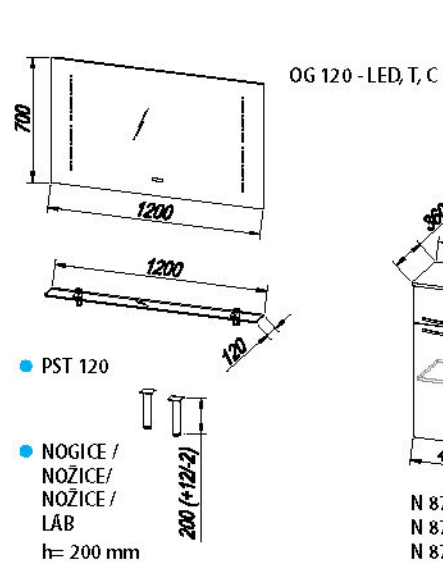

TO 90, 110 - LED, SW, S: 12 W/14 W

TO 110 WH - LED, SW, S

N 871 WH

OUN 120 WH

N 1701 WH