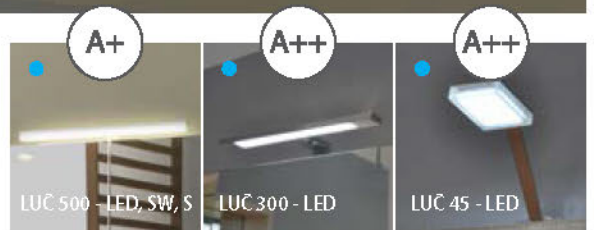

LUČ 500 - LED, SW, S

LUČ 300 - LED

LUČ 45 - LED