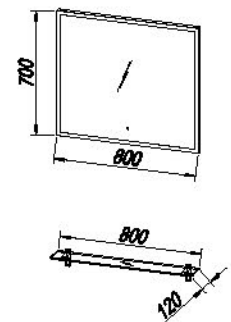

# tara 90

TO 90 DO - LED, SW, S

T 1501 DO

OUT 90 DO

TO 90 WH - LED, SW, S  
 TO 90 SBW - LED, SW, S  
 TO 90 DO - LED, SW, S

OG 80 - LED, T

- ZG 350  
Organizator predala  
Organizator ladica  
Organizator fioka  
Fiokrendező